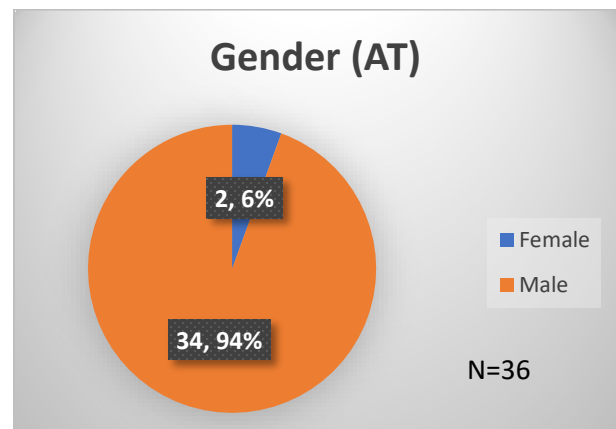

Daily Data Dashboard – May 25, 2023

Demographics for JTDC Population

Thursday Morning Midnight Count

Total # of probation Involved youth¹: 1,215

¹ Probation Active: Any youth who is pending sentencing with an active social history, has been formally placed on probation or supervision with Cook County Juvenile Probation on the date of the report.

*Age, Gender and Race for Criminal Court population (N=1) is not represented in this report.

Data sources: cFive Supervisor – Probation Population and RMIS – JTDC Population

Daily Data Dashboard – May 25, 2023
Demographics for JTDC Population
Thursday Morning Midnight Count