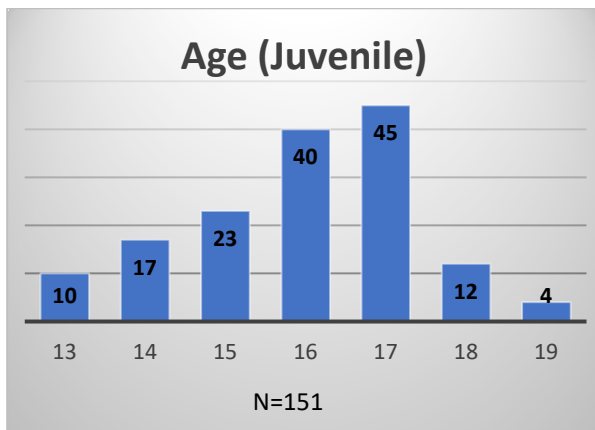

Daily Data Dashboard – May 25, 2023

Demographics for JTDC Population

Thursday Morning Midnight Count

Total # of probation Involved youth¹: 1,215

¹ Probation Active: Any youth who is pending sentencing with an active social history, has been formally placed on probation or supervision with Cook County Juvenile Probation on the date of the report.

*Age, Gender and Race for Criminal Court population (N=1) is not represented in this report.

Data sources: cFive Supervisor – Probation Population and RMIS – JTDC Population

Daily Data Dashboard – May 25, 2023
Demographics for JTDC Population
Thursday Morning Midnight Count