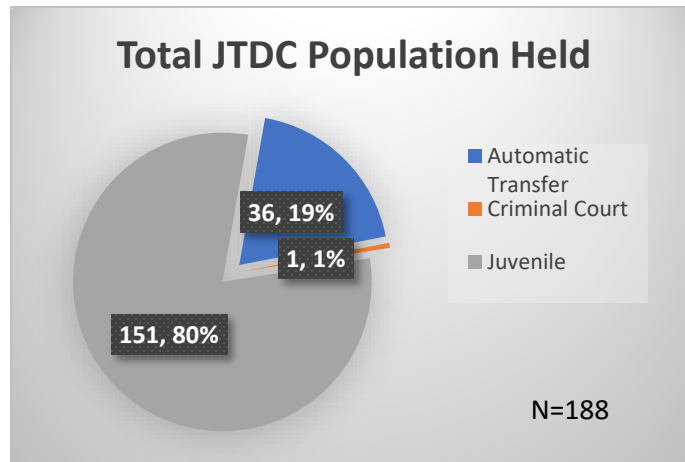

Daily Data Dashboard – May 25, 2023

Demographics for JTDC Population

Thursday Morning Midnight Count

Total # of probation Involved youth¹: 1,215

¹ Probation Active: Any youth who is pending sentencing with an active social history, has been formally placed on probation or supervision with Cook County Juvenile Probation on the date of the report.

*Age, Gender and Race for Criminal Court population (N=1) is not represented in this report.

Data sources: cFive Supervisor – Probation Population and RMIS – JTDC Population

Daily Data Dashboard – May 25, 2023
Demographics for JTDC Population
Thursday Morning Midnight Count