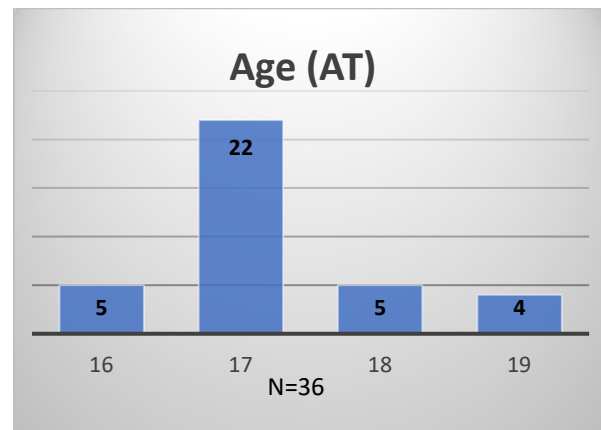

Daily Data Dashboard – May 25, 2023

Demographics for JTDC Population

Thursday Morning Midnight Count

Total # of probation Involved youth¹: 1,215

¹ Probation Active: Any youth who is pending sentencing with an active social history, has been formally placed on probation or supervision with Cook County Juvenile Probation on the date of the report.

*Age, Gender and Race for Criminal Court population (N=1) is not represented in this report.

Data sources: cFive Supervisor – Probation Population and RMIS – JTDC Population

Daily Data Dashboard – May 25, 2023
Demographics for JTDC Population
Thursday Morning Midnight Count