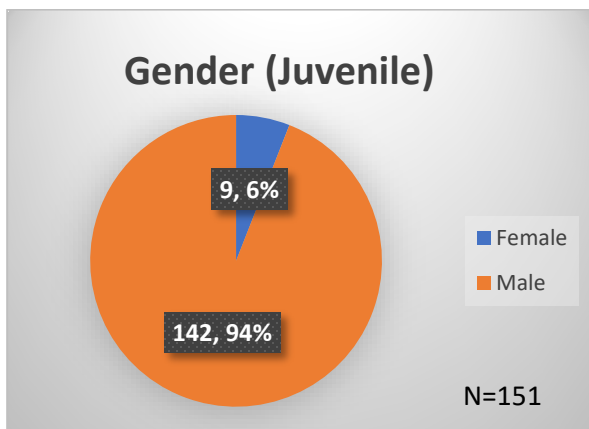

Daily Data Dashboard – May 25, 2023

Demographics for JTDC Population

Thursday Morning Midnight Count

Total # of probation Involved youth¹: 1,215

¹ Probation Active: Any youth who is pending sentencing with an active social history, has been formally placed on probation or supervision with Cook County Juvenile Probation on the date of the report.

*Age, Gender and Race for Criminal Court population (N=1) is not represented in this report.

Data sources: cFive Supervisor – Probation Population and RMIS – JTDC Population

Daily Data Dashboard – May 25, 2023
Demographics for JTDC Population
Thursday Morning Midnight Count